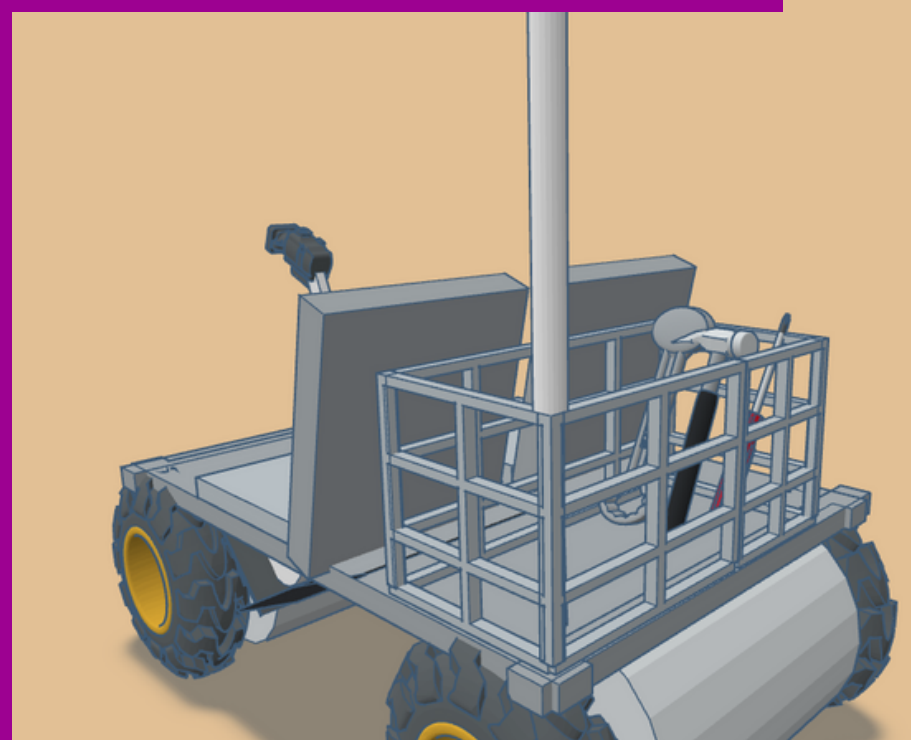

Járművekkel szedik össze a régi robotokat

The background is a vibrant purple with a dark space-themed area in the top-left and bottom-right corners. The top-left corner features a cluster of colorful planets (purple, blue, pink, orange, and yellow) and a ringed planet. The bottom-right corner shows a dark space with yellow stars and a large yellow star. The central text is white on a white background.