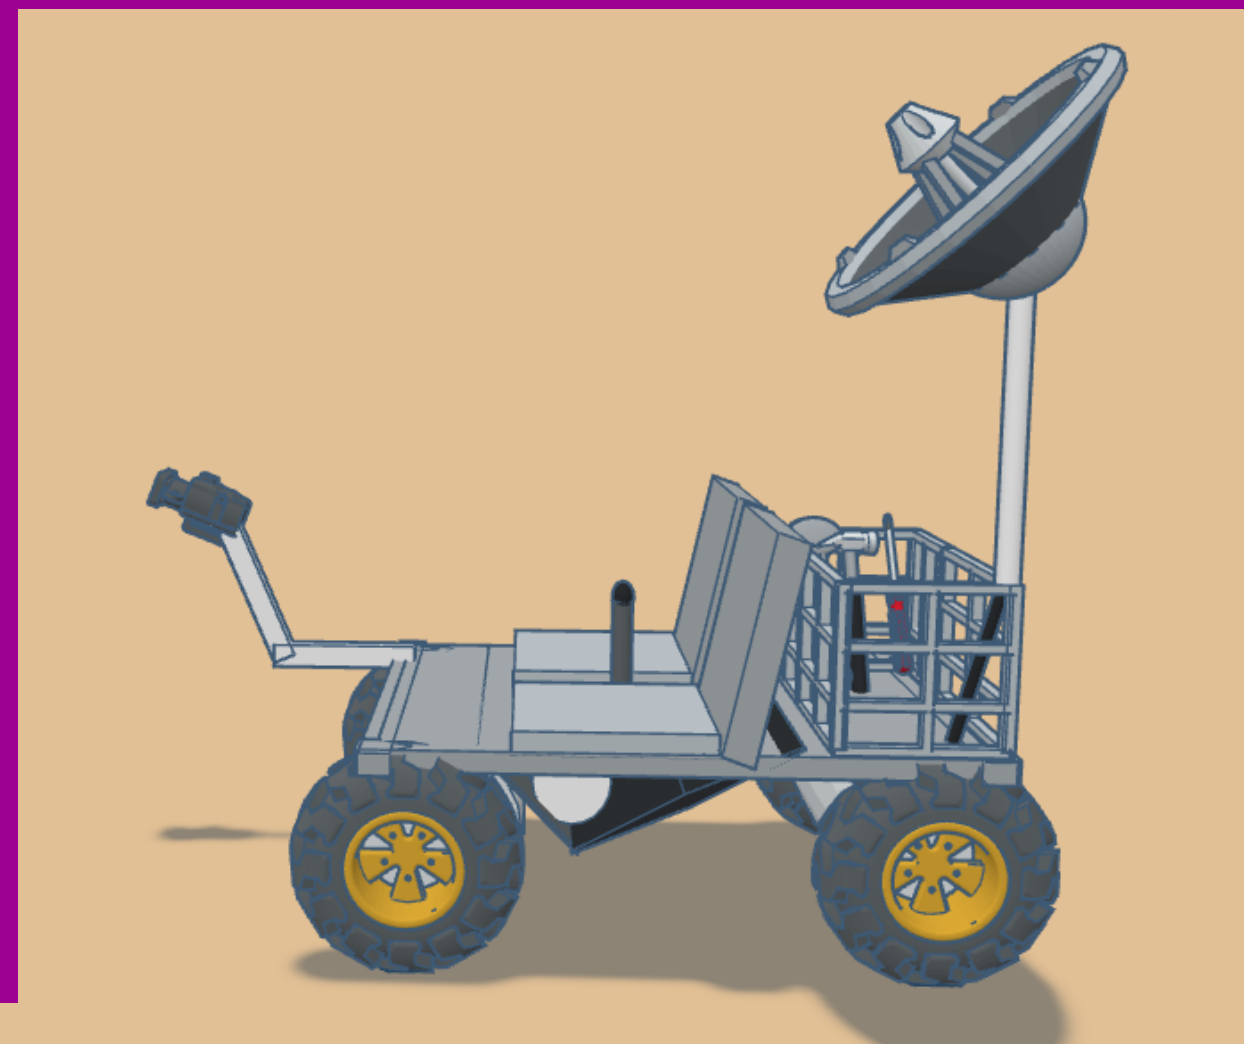

Járművekkel szedik össze a régi robotokat

The background is a vibrant purple with a dark space-themed area in the top-left and bottom-right corners. The top-left corner features a cluster of colorful planets (purple, blue, pink, orange, and yellow) and a ringed planet. The bottom-right corner shows a dark space with yellow stars and a large yellow star. The central text is white on a white background.